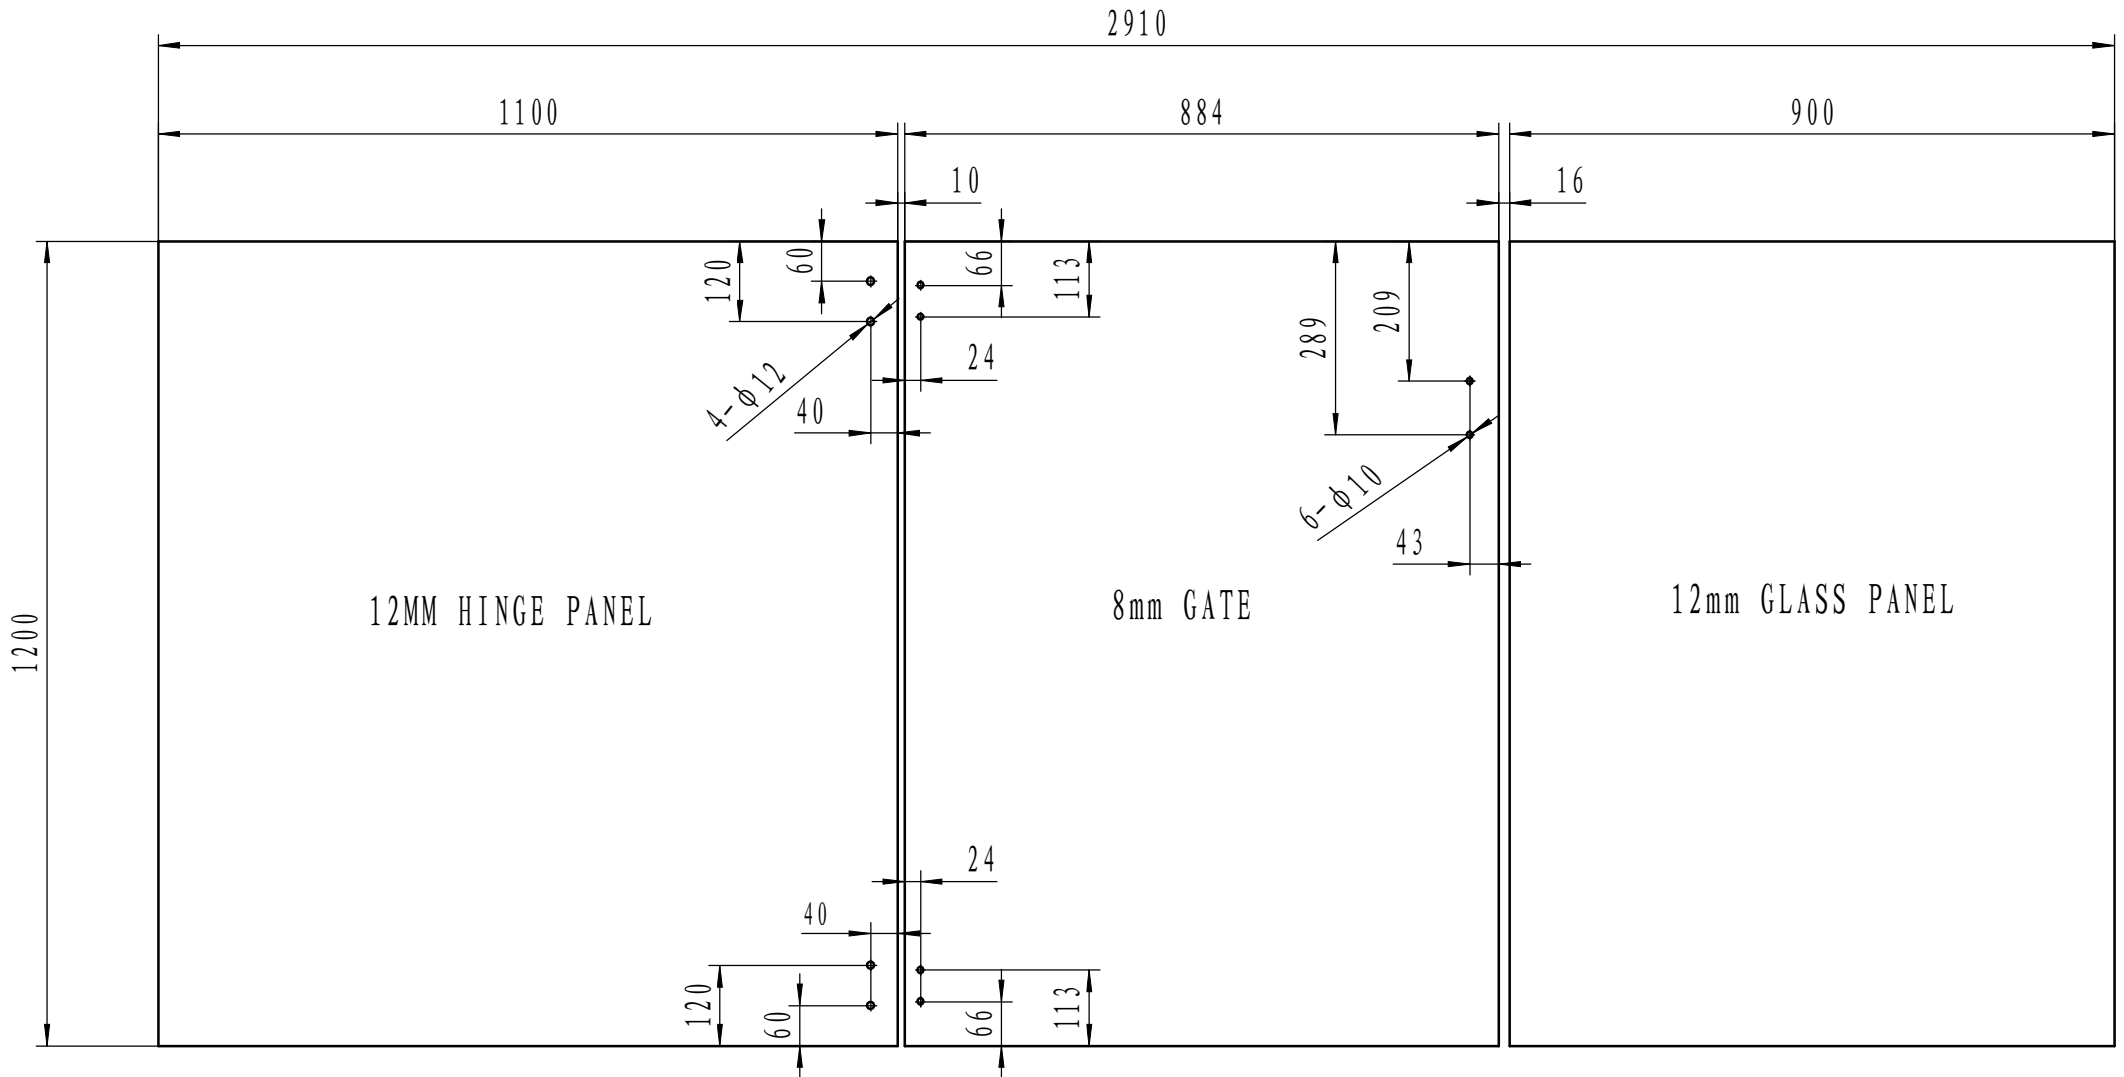

G11A-90

G11A-90 Tight Measurements between  
2,930mm - 3,090mm