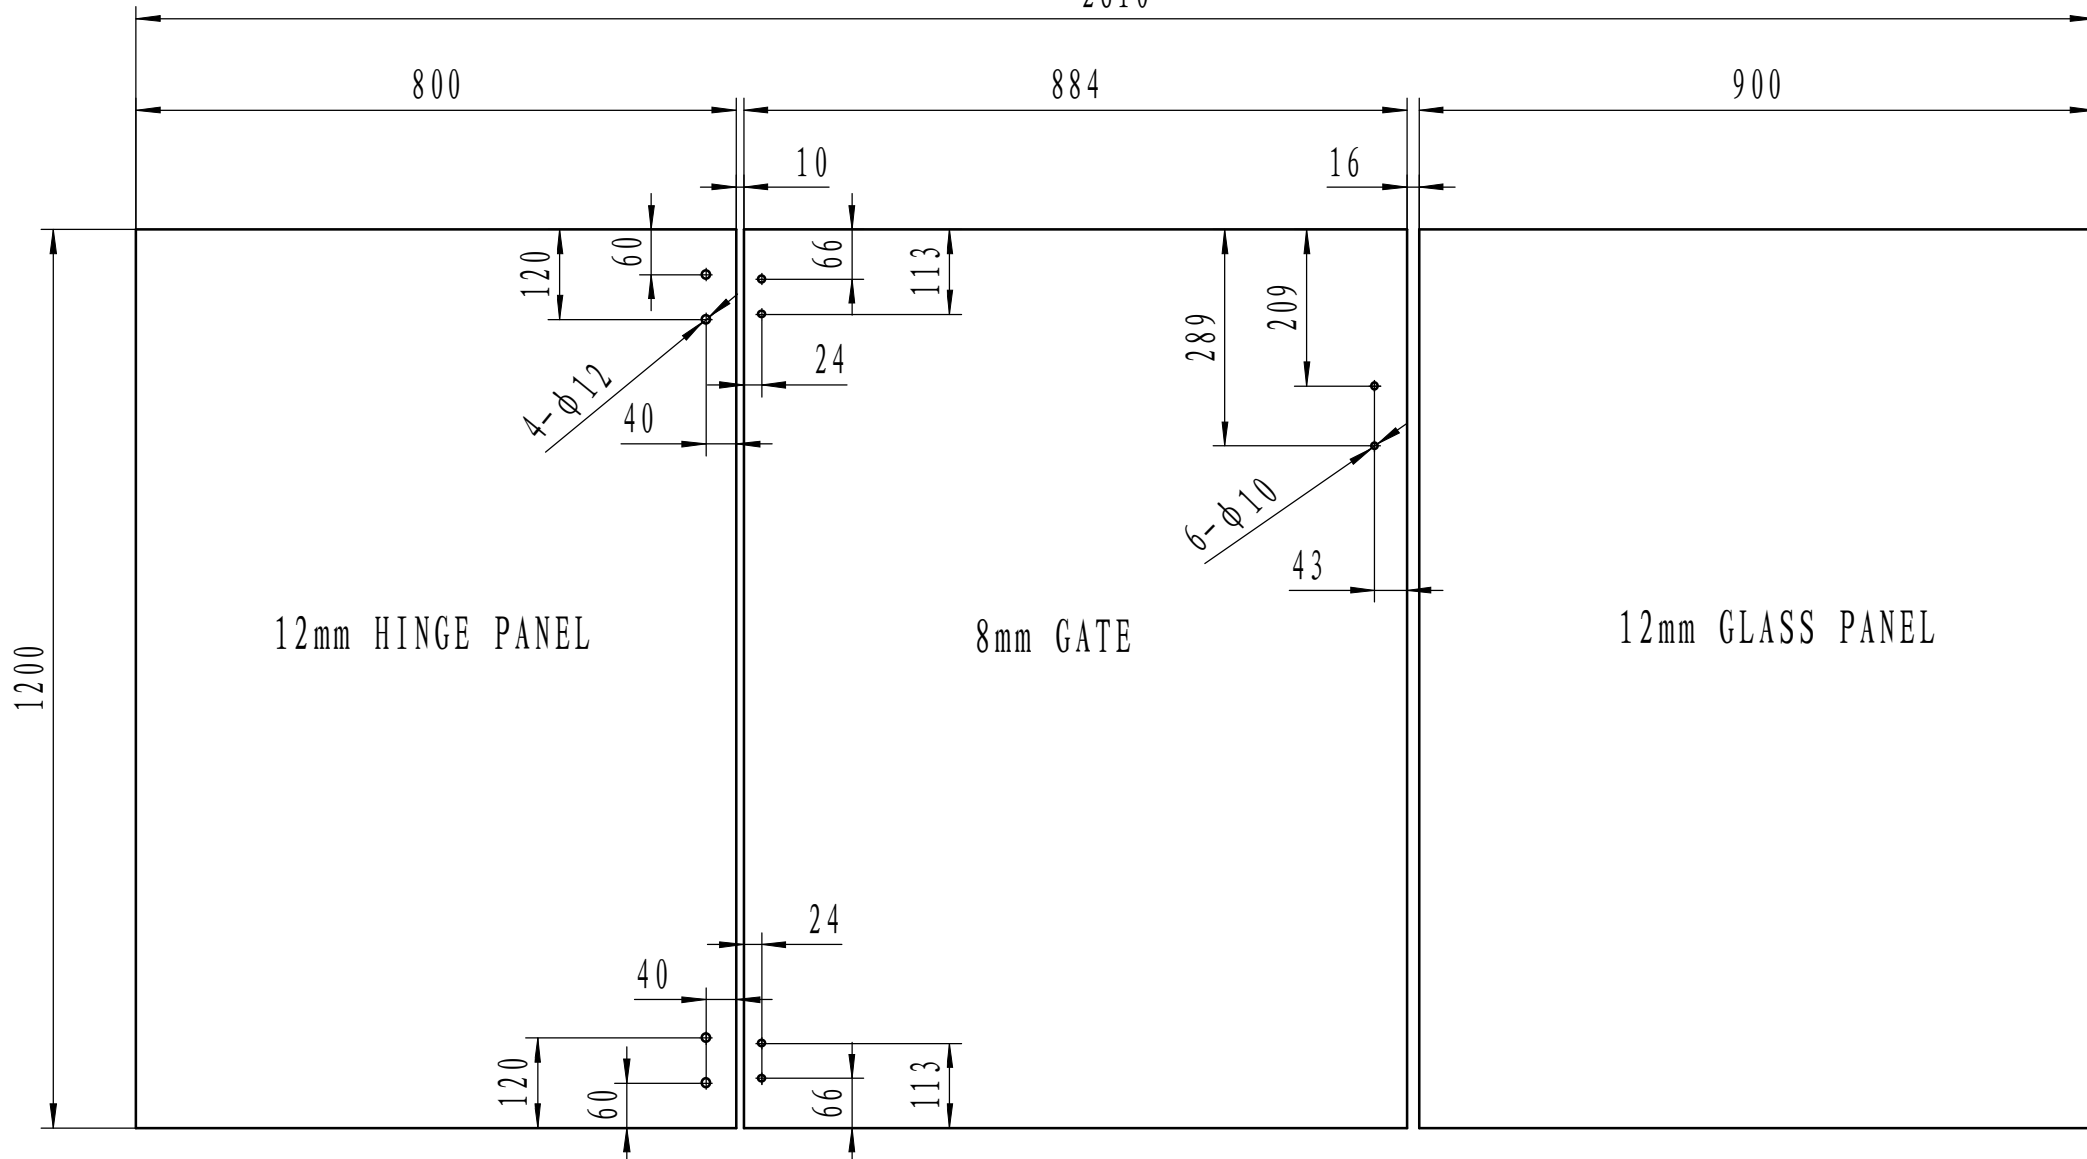

G8A-90

2610

12mm HINGE PANEL

8mm GATE

12mm GLASS PANEL

1200

G8A-90 Tight Measurements between
2,630mm - 2,790mm