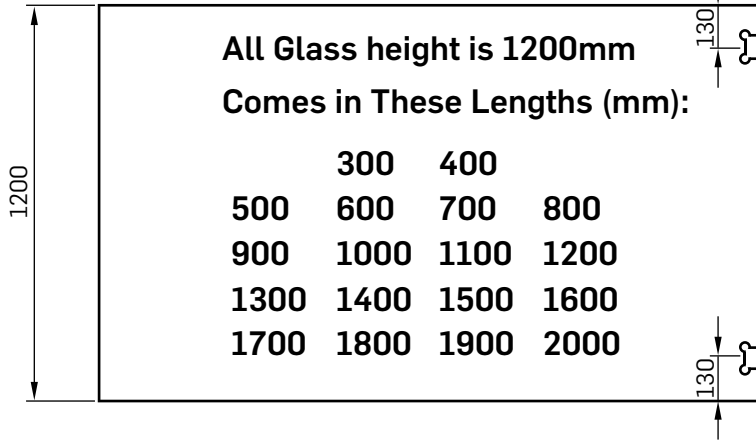

12MM HINGE PANEL

TWO CUTOUTS

12MM GATE PANEL

12MM GLASS PANEL

All Glass height is 1200mm
Comes in These Lengths (mm):

100 150 200			
250	300	350	400
450	500	550	600
650	700	750	800
850	900	950	1000
1050	1100	1150	1200
1250	1300	1350	1400
1450	1500	1550	1600
1650	1700	1750	1800
1850	1900	1950	2000