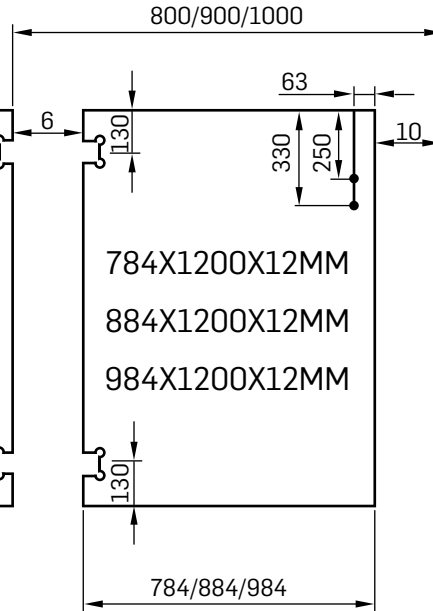

12MM HINGE PANEL

TWO CUTOUTS

12MM GATE PANEL

12MM GLASS PANEL

All Glass height is 1200mm
Comes in These Lengths (mm):

100 150 200			
250	300	350	400
450	500	550	600
650	700	750	800
850	900	950	1000
1050	1100	1150	1200
1250	1300	1350	1400
1450	1500	1550	1600
1650	1700	1750	1800
1850	1900	1950	2000